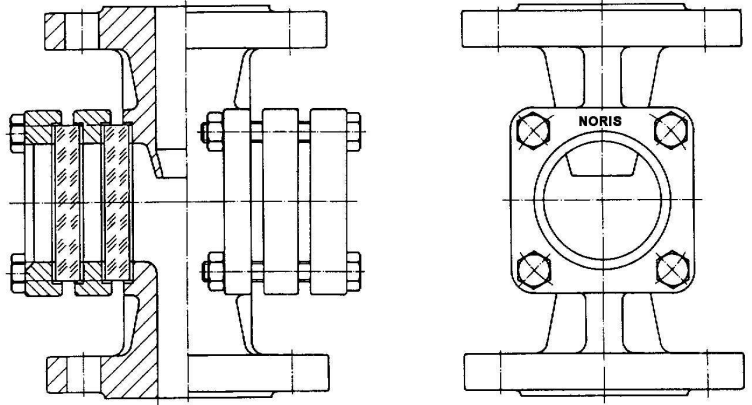

Sight Flow Indicators (straight line)

with NORIS - **Dual-Glass-Windows**

NORIS

Bauform 880-D

Application:

The double glasses are more protection from outside

Dimensions and Materials

see NORIS-Bauform 880

Available are all

Sizes
Pressures
Materials

Option:

With electric heating-component between both glass-plates against moisture

Safety - Dual-Glass-Windows:

See our **Bauform 885-D**

Modification reserved

NORIS ARMATUREN Burkenstein GmbH & Co. KG